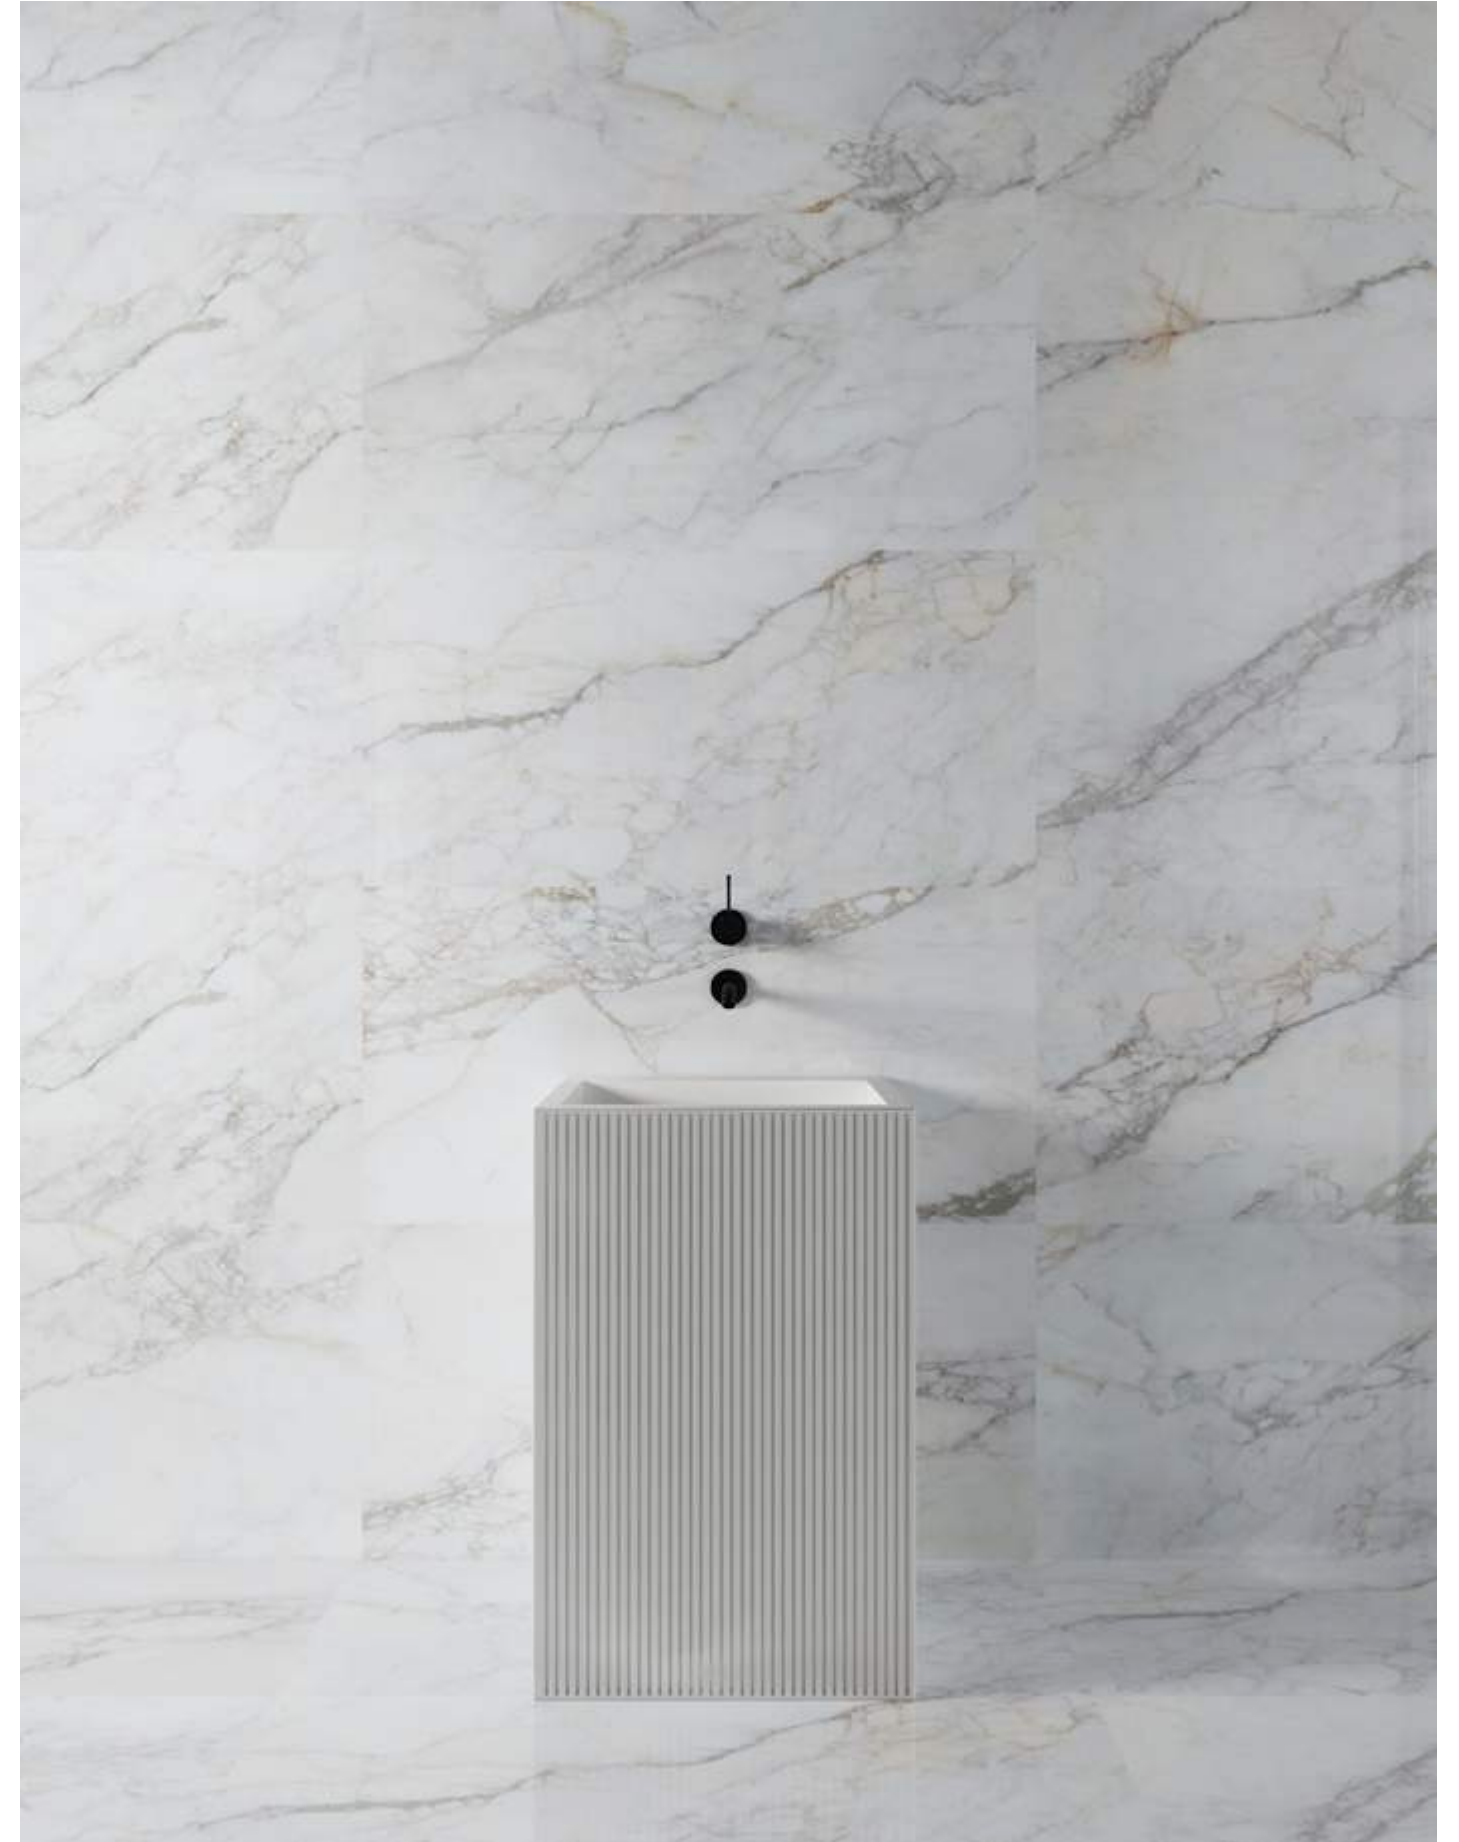

11

Mosaic
30x30 cm/11.8"x11.8"
5x5 cm/2"x2"

9

Hexagon
32.5x22.5 cm/13"x9"

SKIRTING:
RODAPIE:

9x120 cm/3.5"x48"
P270

STRAIR TREAD:
PELDAÑO ROMO:

30x120 cm/11.8"x48"
P331

GRADONE STRAIR:
PELDAÑO GRADONE:

30x120 cm/11.8"x48"
P1513

AVAILABLE FORMATS: / FORMATOS DISPONIBLES:

PIECES NAME NOMBRE DE LA PIEZA	SIZES FORMATOS (cm)	WORK SIZE DIMENSIÓN DE FABRICACIÓN (mm)	PIECES PIEZAS	BOX | CAJA		PALLET | PALET			SIZE PALLET FORMATO DEL PALET (mm)
				sqm m²	MAX. AVERAGE WEIGHT PESO MEDIO MÁXIMO (Kg)	BOXES CAJAS	sqm m²	MAX. AVERAGE WEIGHT PESO MEDIO MÁXIMO (Kg)	
BELLINI POLISHED	120x120 RC	1200 x 1200 x 10.2	1	1,440	39,000	36	51,840	1250	1230x1380x760
BELLINI POLISHED	60x120 RC	600 x 1200 x 10.5	2	1,440	34,000	32	46,080	1140	840x1200x740