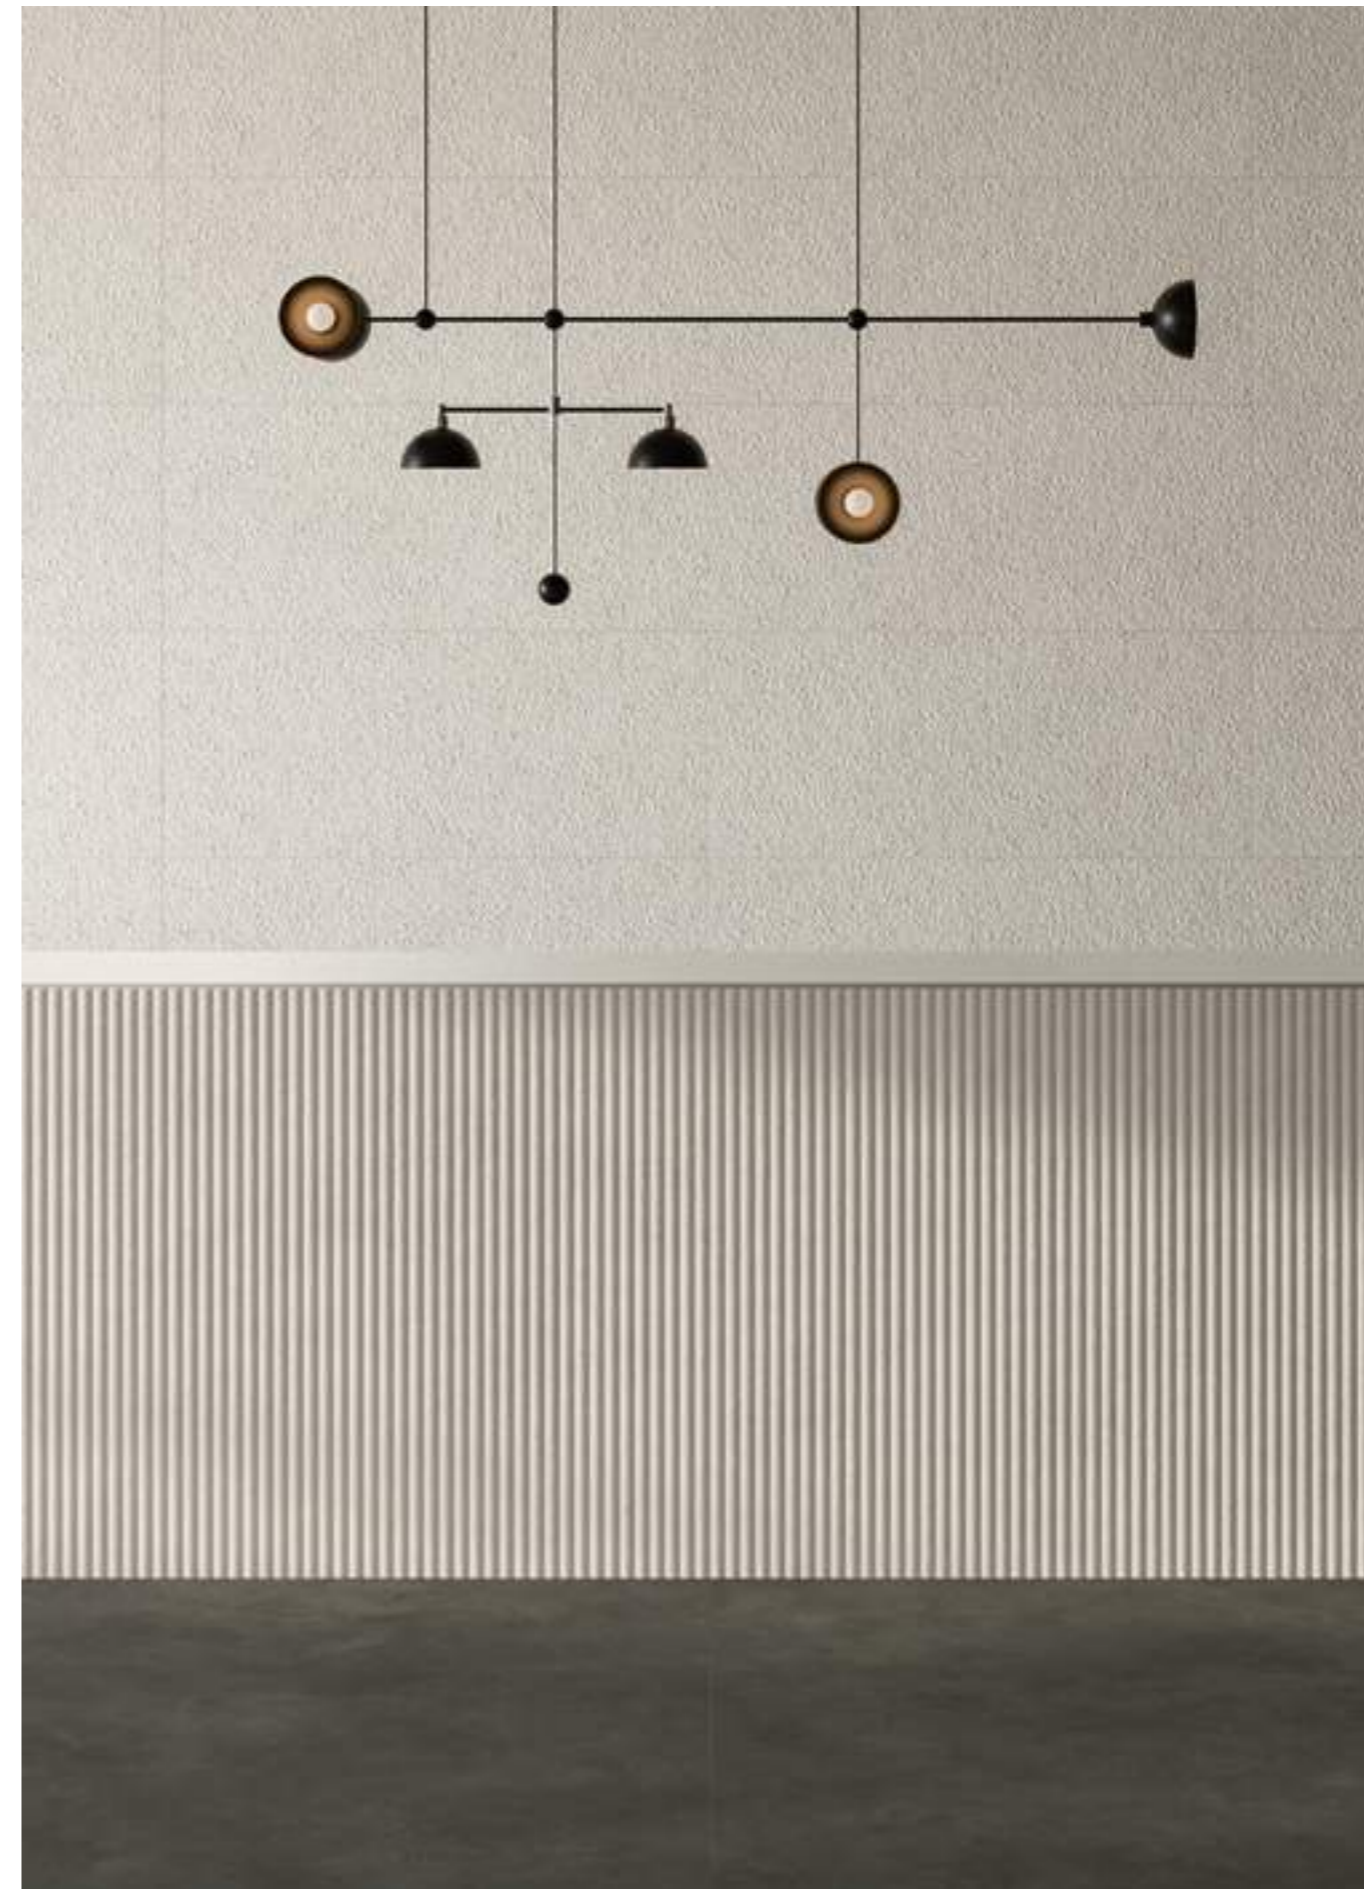

INDEX

INSPIRATION

THE COLLECTION

- VILLA IN&OUT
- LUXURY STORE
- LIVING
- HOTEL SUITE
- HOTEL RESTAURANT
- PENTHOUSE
- HOME BATHROOM

SURFACE RANGE & TECHNICAL SPECS

ENJOY THE VIDEO