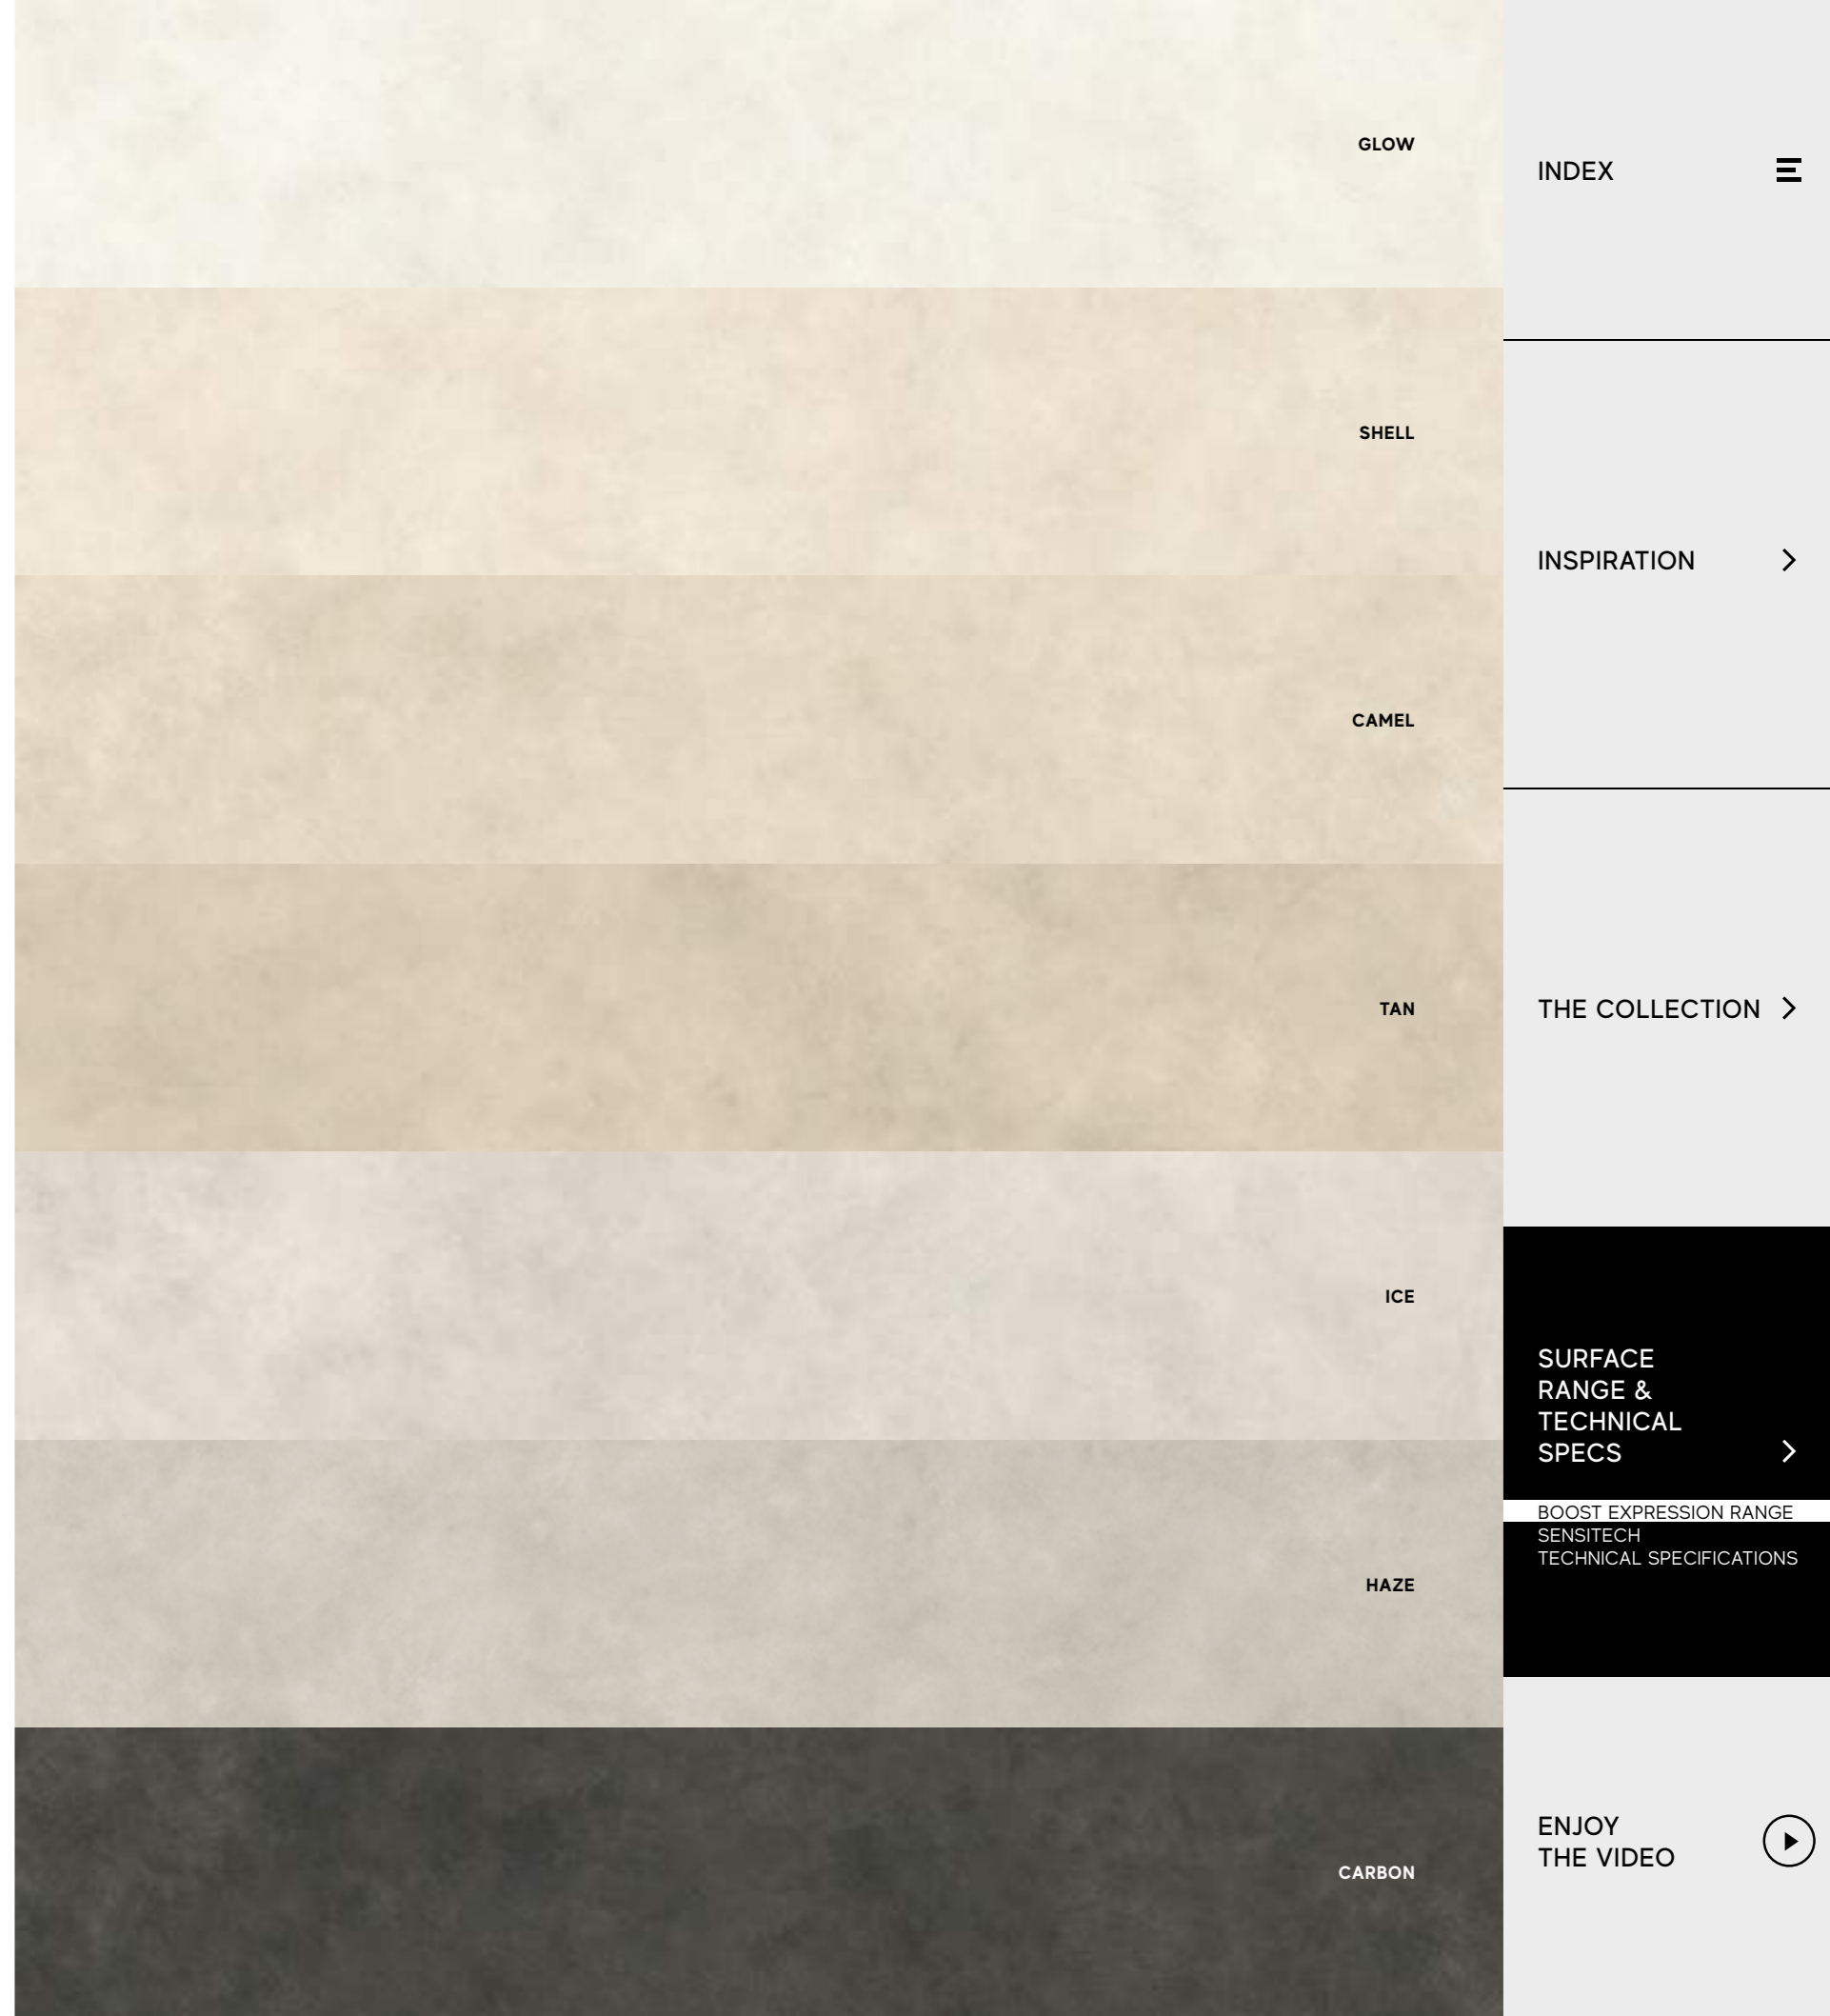

⁽²⁾ Duo Haze presents a combination of colors from this collection - Haze and Ice. Duo Haze abbina i colori di collezione Haze e Ice.

Wall tiles

WALL TILES - Rivestimenti - Revêtements - Wandfliesen - Revestimientos - Настенная плитка
RECTIFIED MONOCALIBER - Rettificato monocalibro - Rectifié mono-calibre - Geschliffen einkalibrig - Rectificado monocalibre - Ретифицированный в одном калибре

		Glow	Shell	Ice	Sienna	Olive	Cyan
Wall							
50x120 cm - 19⁵/₈"x47¹/₄"	± 8,5 mm	Matte	Matte	Matte	Matte	Matte	Matte
50x120 cm - 19⁵/₈"x47¹/₄" Grain	± 10 mm	Matte	Matte				
50x120 cm - 19⁵/₈"x47¹/₄" 3D Flute	± 10 mm	Matte	Matte	Matte			
50x120 cm - 19⁵/₈"x47¹/₄" 3D Loop	± 10 mm	Matte	Matte	Matte			
50x120 cm - 19⁵/₈"x47¹/₄" Life	± 8,5 mm		Matte		Matte	Matte	

Sensitech pag.89

Destination of use

Matte ± 6 mm

Anti-slip

Color-shading

V2 Slight Variation
All colors

GLOW

INDEX

SHELL

INSPIRATION

CAMEL

THE COLLECTION

TAN

ICE

SURFACE RANGE & TECHNICAL SPECS

BOOST EXPRESSION RANGE
SENSITECH
TECHNICAL SPECIFICATIONS

HAZE

CARBON

ENJOY THE VIDEO