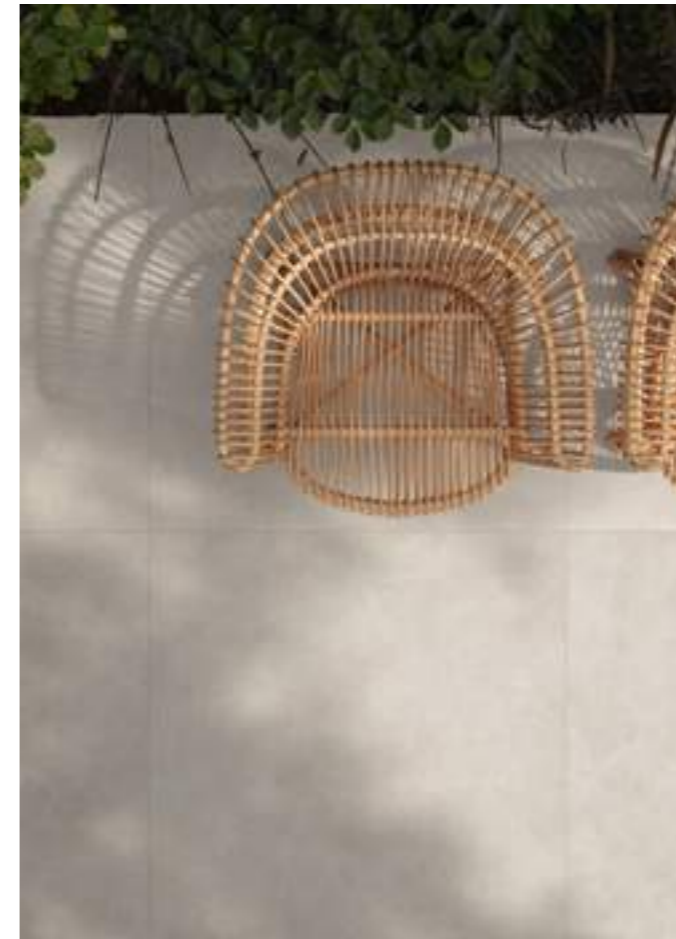

OUTDOOR WALL
Boost Expression
Haze
 Matte
 120x278 cm | 47 $\frac{1}{4}$ "x109 $\frac{1}{2}$ "

OUTDOOR COUNTER
Boost Expression
Haze
 Matte
 120x278 cm | 47 $\frac{1}{4}$ "x109 $\frac{1}{2}$ "

PENTHOUSE