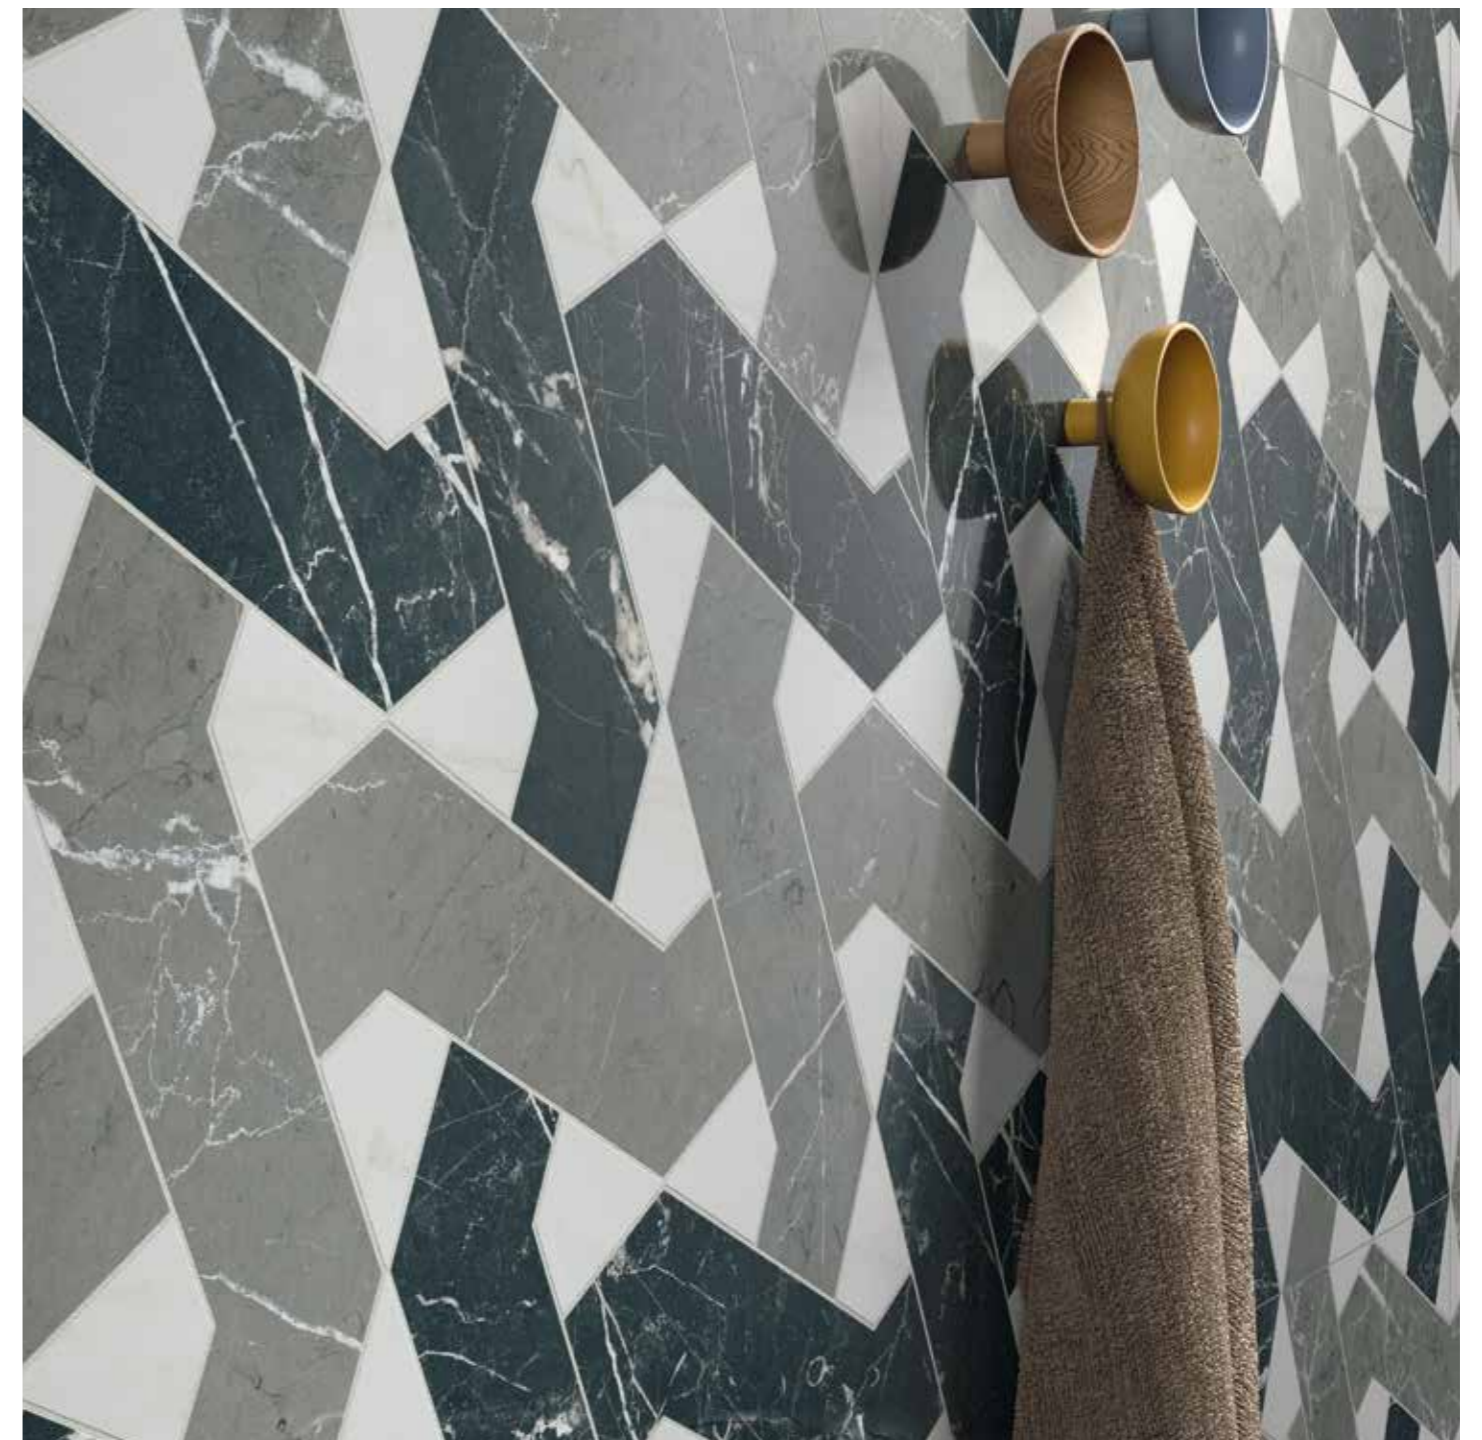

SENSI FANTASY

60x120 - ZIGZAG