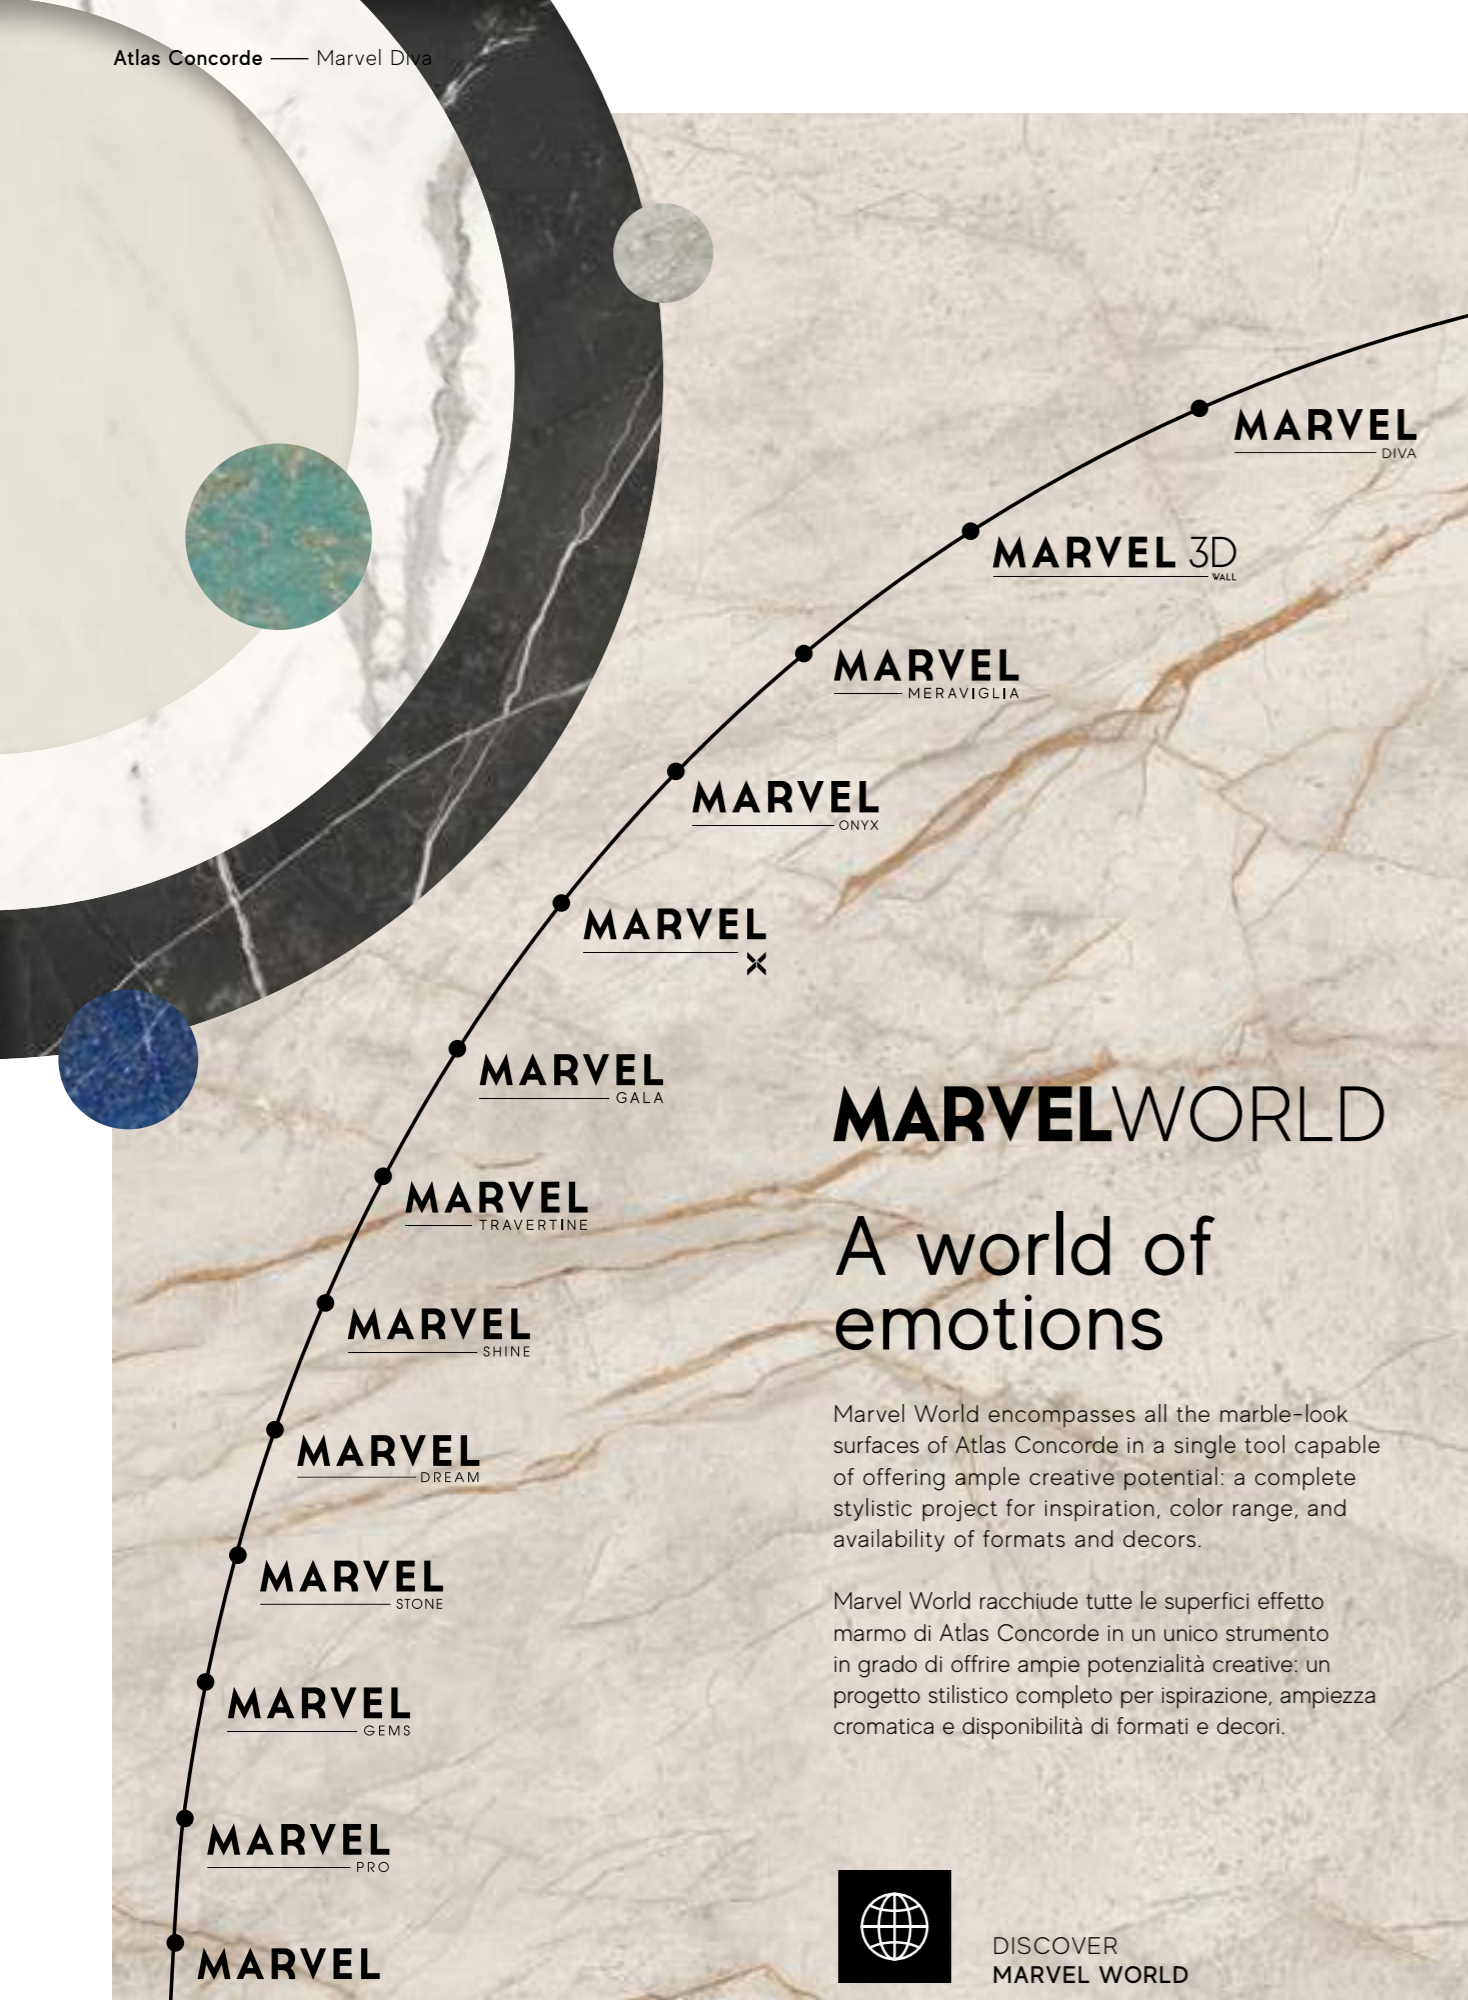

MARVELWORLD

A world of emotions

Marvel World encompasses all the marble-look surfaces of Atlas Concorde in a single tool capable of offering ample creative potential: a complete stylistic project for inspiration, color range, and availability of formats and decors.

Marvel World racchiude tutte le superfici effetto marmo di Atlas Concorde in un unico strumento in grado di offrire ampie potenzialità creative: un progetto stilistico completo per ispirazione, ampiezza cromatica e disponibilità di formati e decori.

DISCOVER
MARVEL WORLD

Ethical identity

For Atlas Concorde, being Made in Italy is not just a prestigious certification of style, design, and production excellence, but an identity that involves all aspects of its business. For this reason, we identify with the values expressed by Confindustria Ceramica's ethical code, which guarantee absolute compliance with labor regulations, and with the marks Made in Italy and Ceramics of Italy, which certify the quality of authentic Italian style.

Per Atlas Concorde, Made in Italy non è solo un prestigioso attestato di stile, design ed eccellenza produttiva, ma un modo di essere che coinvolge tutti gli aspetti della propria attività. Per questo ci riconosciamo nei valori espressi dal codice etico di Confindustria Ceramica, che garantiscono il rispetto assoluto delle normative sul lavoro, e nei marchi Made in Italy e Ceramics of Italy, che certificano la qualità dell'autentico stile italiano.

Certifications

Company certifications / Certificazioni aziendali

Product certifications / Certificazioni di prodotto

Product declarations / Dichiarazioni di prodotto

Certification for buildings / Rating dell'edificio

Certifications for export to international markets*