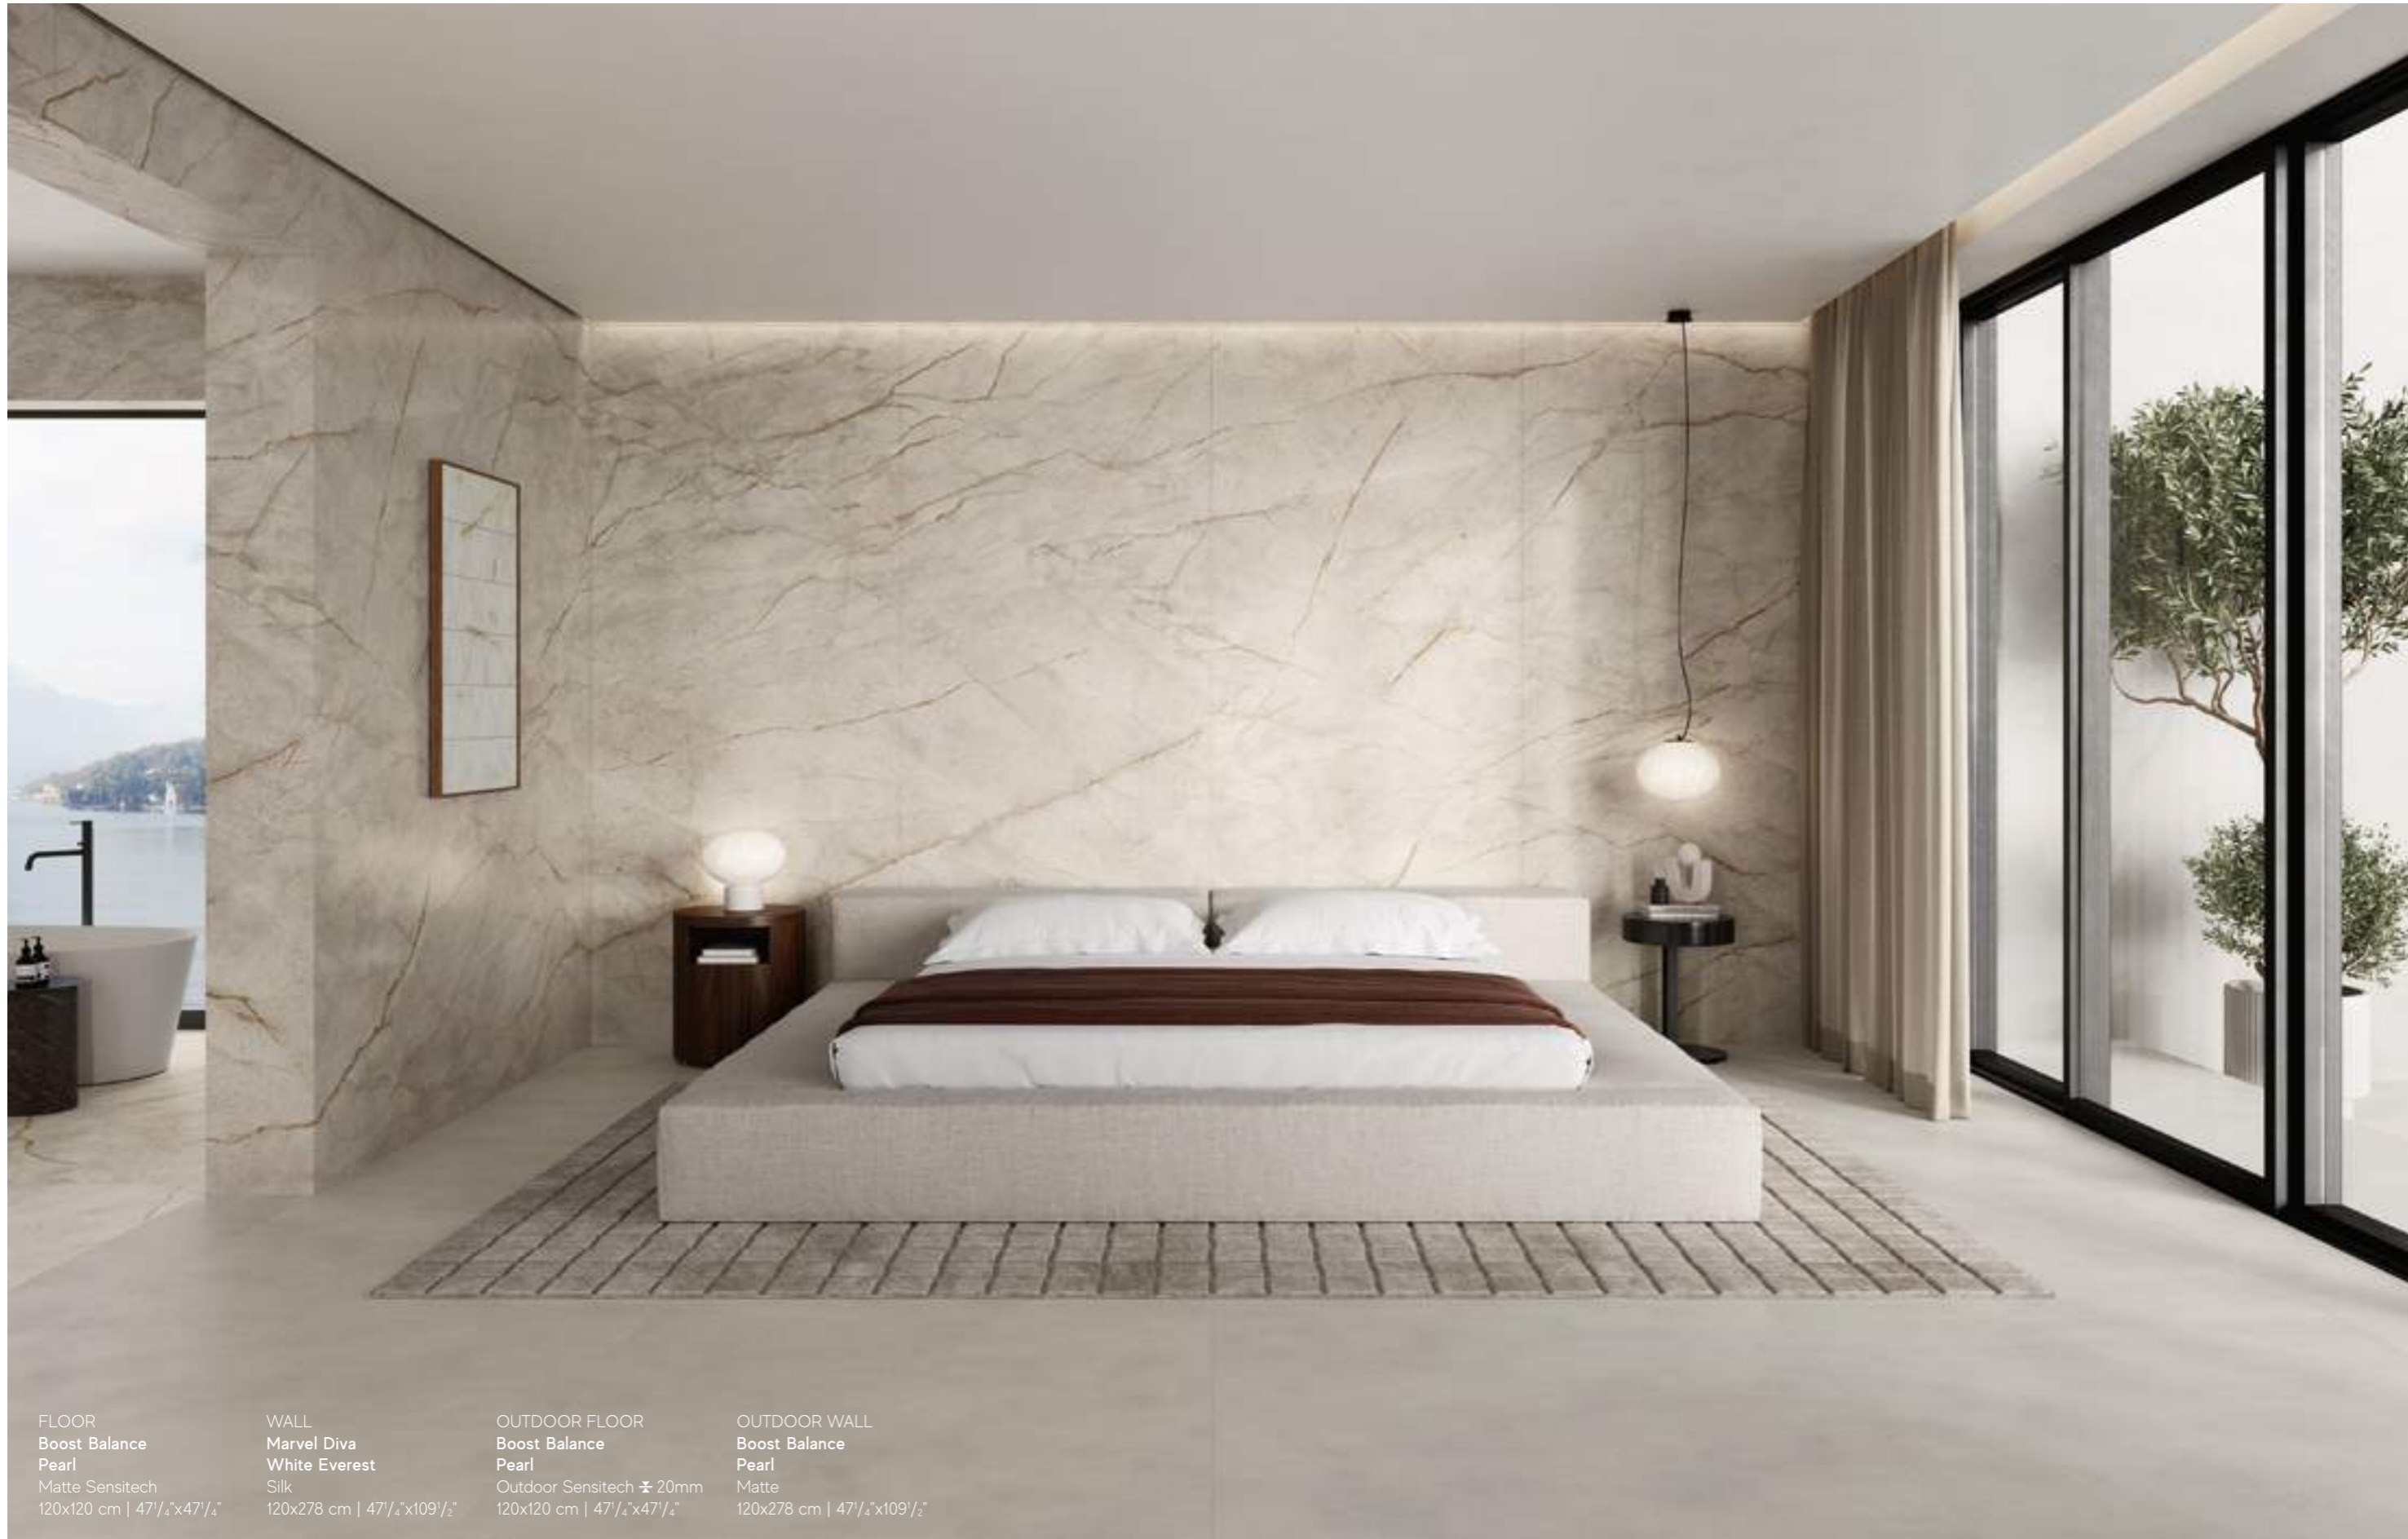

FLOOR
Boost Balance
Pearl
Matte Sensitech
120x120 cm | 47 1/4" x 47 1/4"

WALL
Marvel Diva
White Everest
Silk
120x278 cm | 47 1/4" x 109 1/2"

OUTDOOR FLOOR
Boost Balance
Pearl
Outdoor Sensitech ✕ 20mm
120x120 cm | 47 1/4" x 47 1/4"

OUTDOOR WALL
Boost Balance
Pearl
Matte
120x278 cm | 47 1/4" x 109 1/2"

INDEX

INSPIRATION

IMAGE
GALLERY

KITCHEN - BAOBAB
HOTEL LOBBY - ICE CRYSTAL
LUXURY STORE - SKY STONE
SUITE BEDROOM WITH
BATHROOM - WHITE EVEREST
LIVINGROOM - PRECIOUS
BROWN | TAJ MAHAL
BATHROOM - TAJ MAHAL
LIVINGROOM AND KITCHEN -
PRECIOUS BROWN | TAJ MAHAL
KITCHEN - BLACK TEMPEST
BAR - GALAXY
SPA - AQUA
BATHROOM - AMETHYST

SURFACE
RANGE &
TECHNICAL
SPECS

ENJOY
THE VIDEO