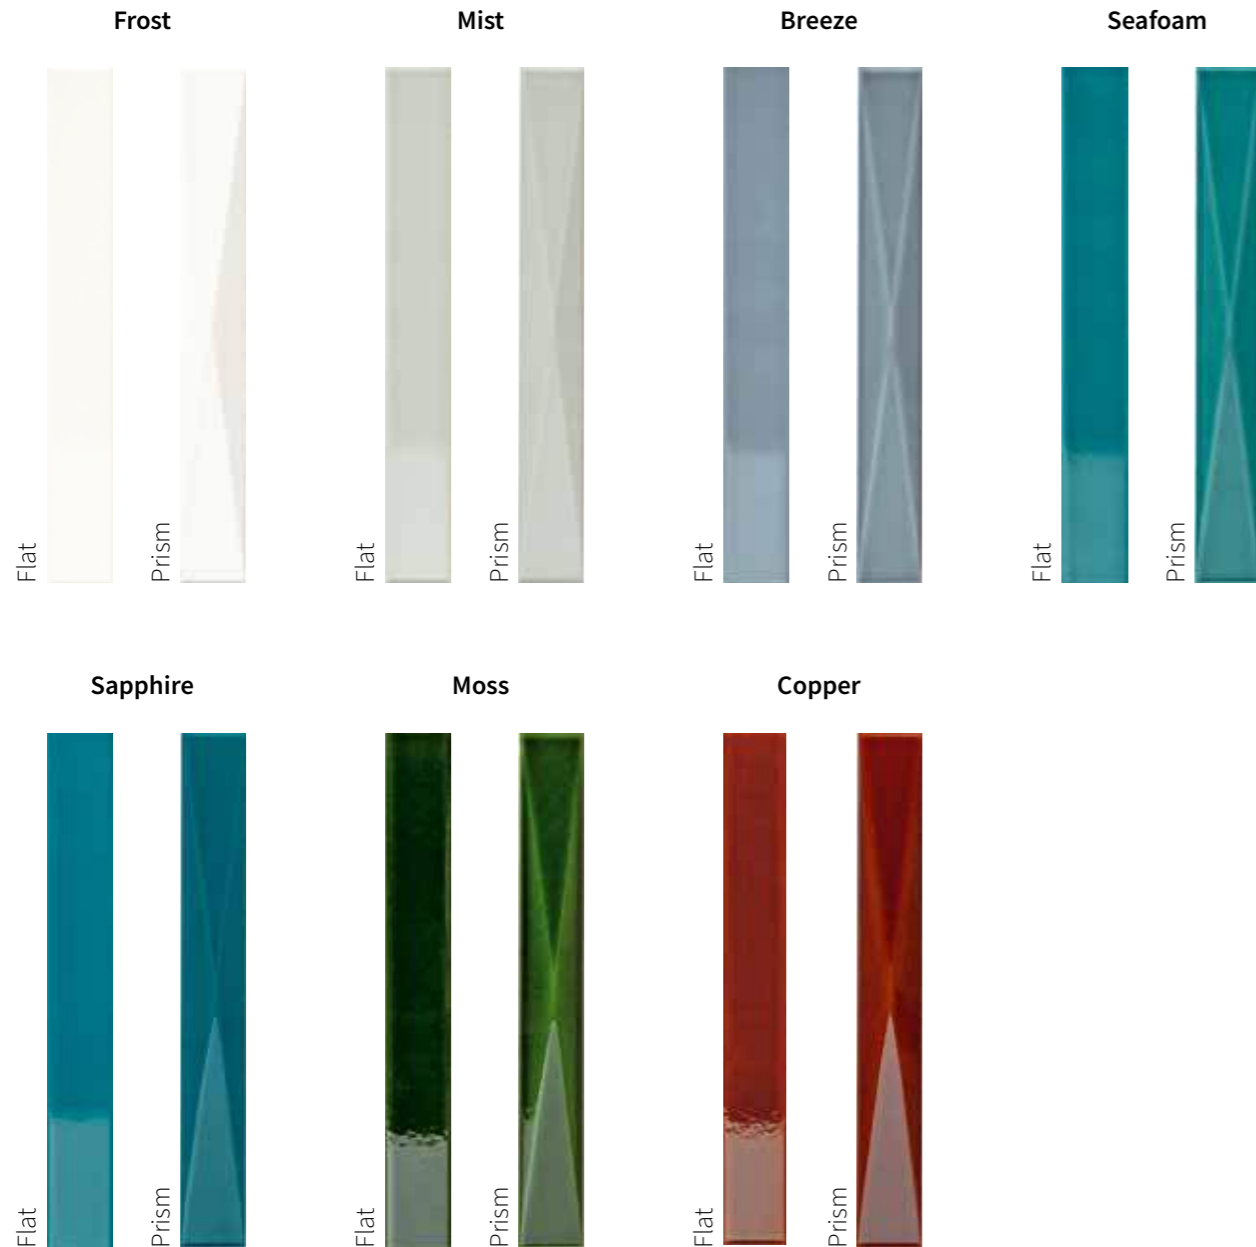

PULSE SUMMARY

4x31,5 cm - 1,5"x12,4" walls only | solo rivestimento
glossy

Flat $\pm$ 8,5 mm
Prism $\pm$ 15 mm
(highest crest)

PULSE PACKAGING | IMBALLI

	BOX | SCATOLA			PALLET		
	PCS | PZ	SQ.MT. | MQ	KG	BOXES | SCATOLE	SQ.MT. | MQ	KG
FLAT 4x31,5 cm glossy 1,5"x12,4"	40	0,50	7,00	120	60,48	860
PRISM 4x31,5 cm glossy 1,5"x12,4"	38	0,48	7,85	120	57,46	970

PLEASE NOTE

The colour variants **Moss** and **Copper** are produced with a craquelé glaze, characterised by tiny surface cracks that contribute to their unique appearance. However, this type of glaze is particularly delicate and may react negatively to acid products or aggressive cleaning agents. It is recommended to use neutral detergents for cleaning, both immediately after laying and for daily maintenance. It is important to avoid the use of anti-limescale products, as they may dull the surface and impair its appearance.

NOTA BENE

Le varianti colore **Moss** e **Copper** sono realizzate con uno smalto craquelé, caratterizzato da piccole crepe superficiali che contribuiscono al loro aspetto unico. Tuttavia, questo tipo di smalto è particolarmente delicato e può reagire negativamente a prodotti acidi o detersivi aggressivi. Per la pulizia, sia subito dopo la posa che per la manutenzione quotidiana, è consigliato utilizzare detersivi neutri. È importante evitare l'uso di prodotti anticalcare, poiché potrebbero opacizzare la superficie e comprometterne l'aspetto.