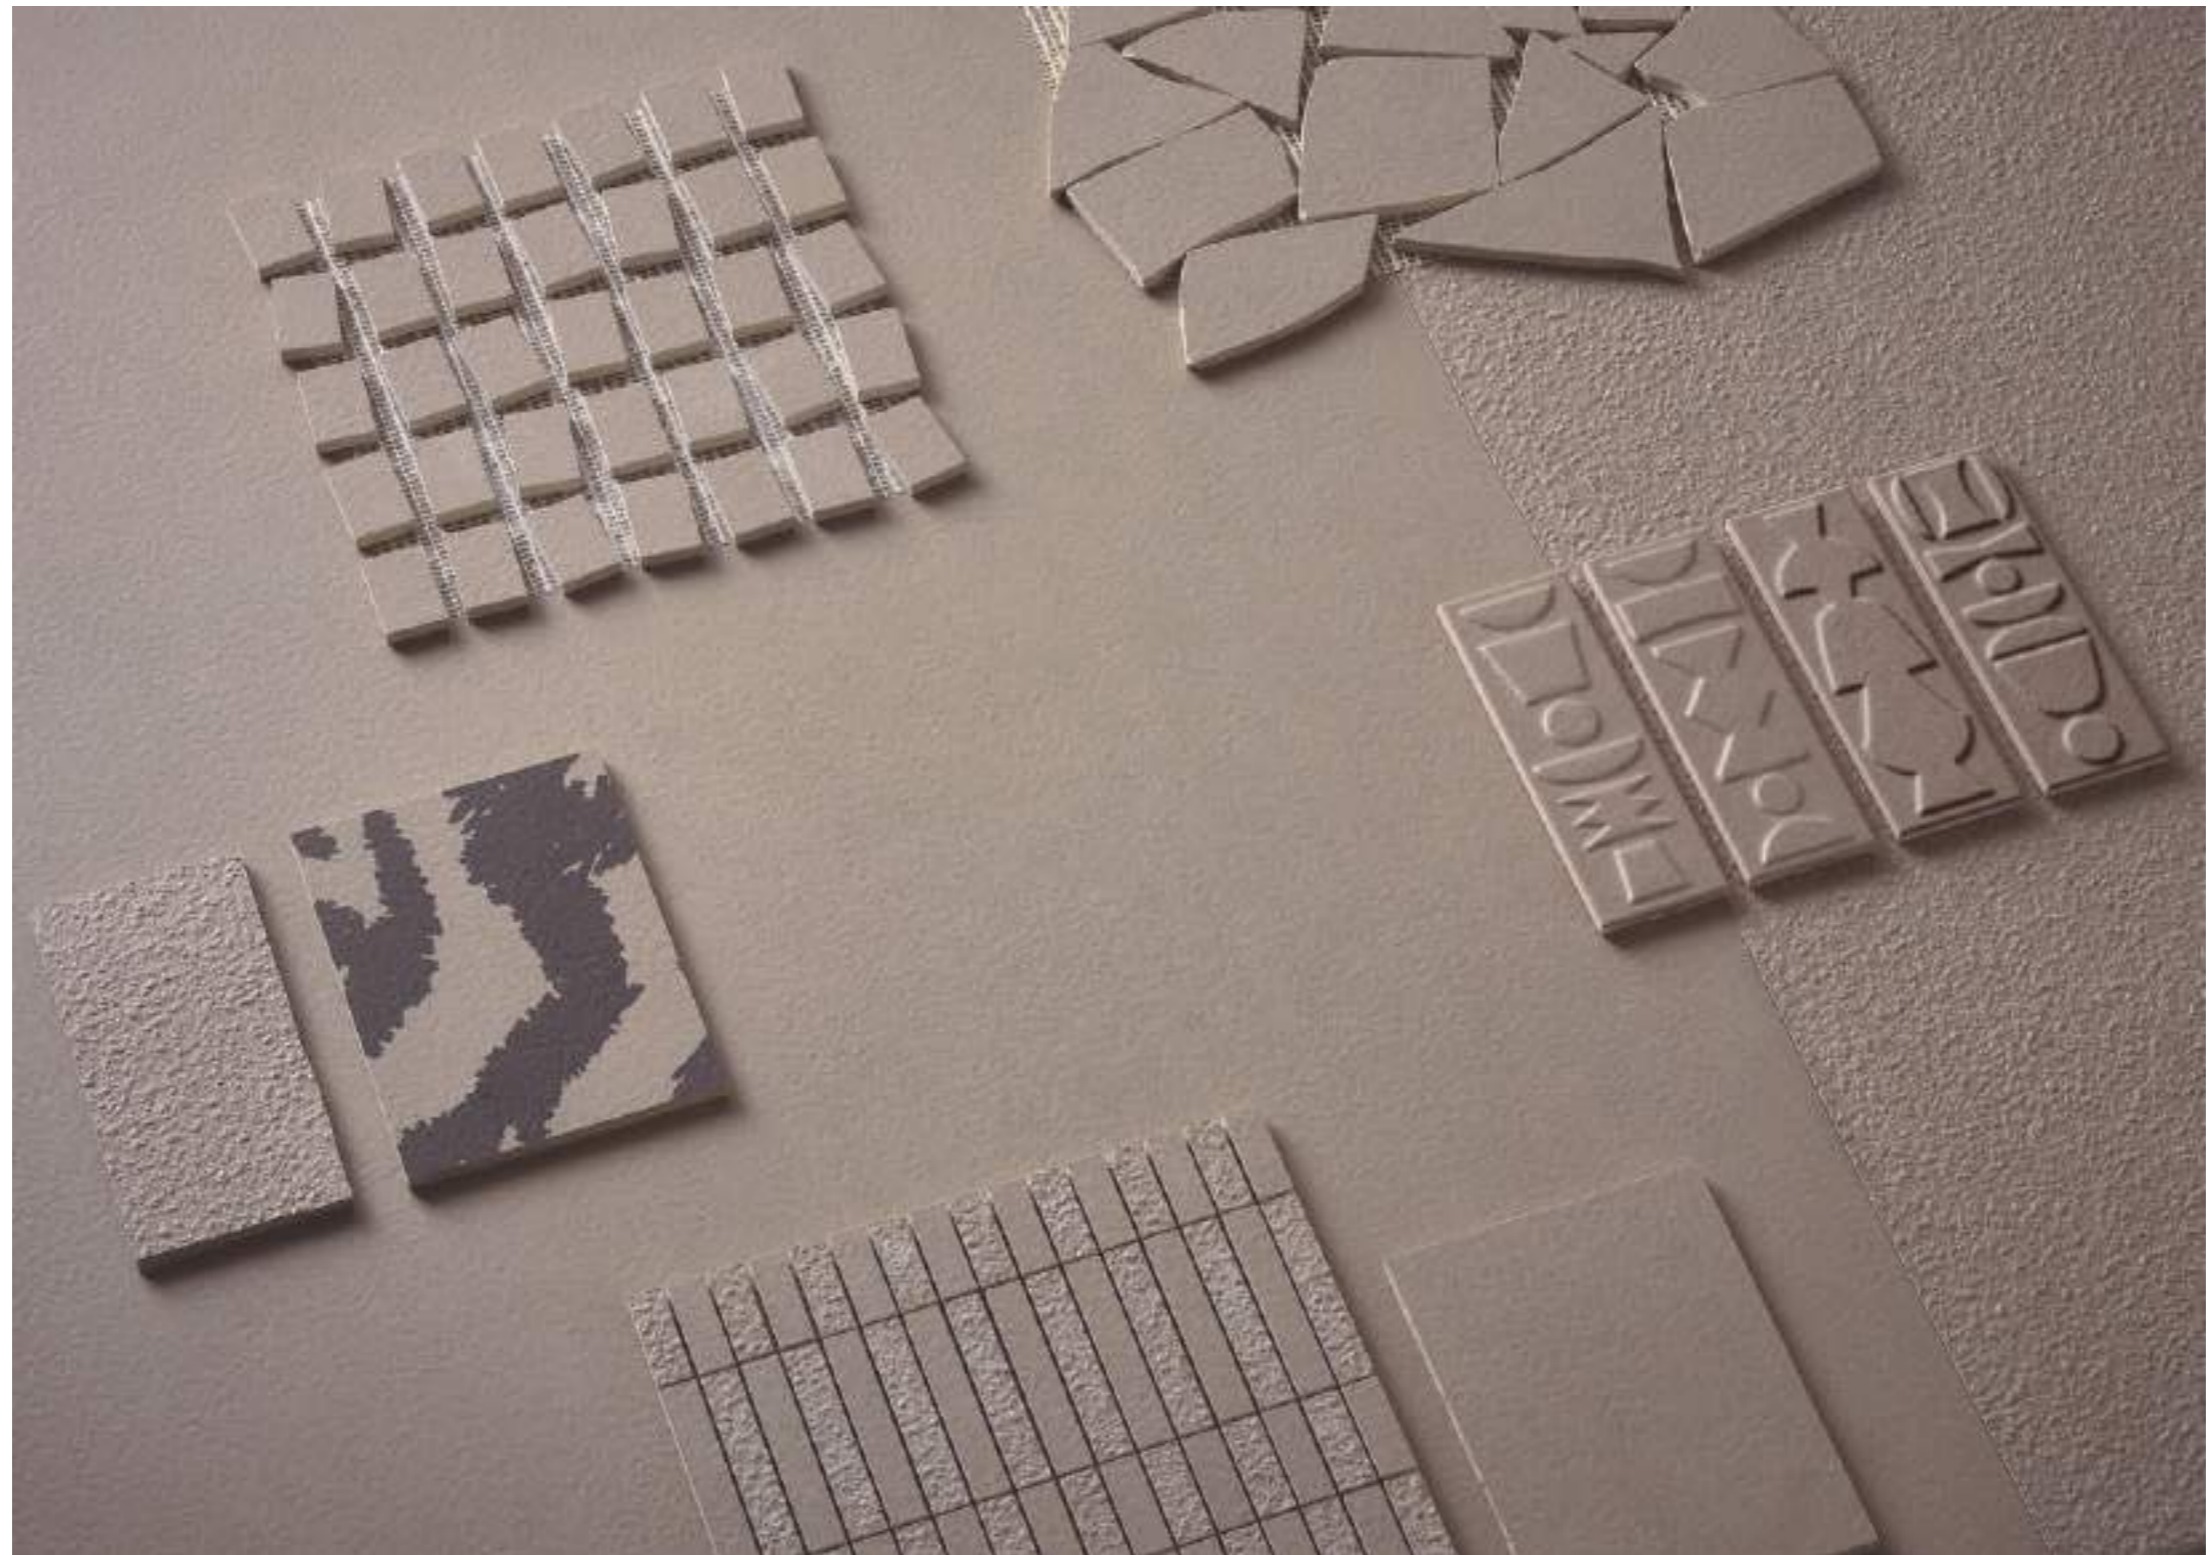

Nok Rug Taupe 30x30 12"x12"

Nok Totem Taupe 6,5x20 3"x8"