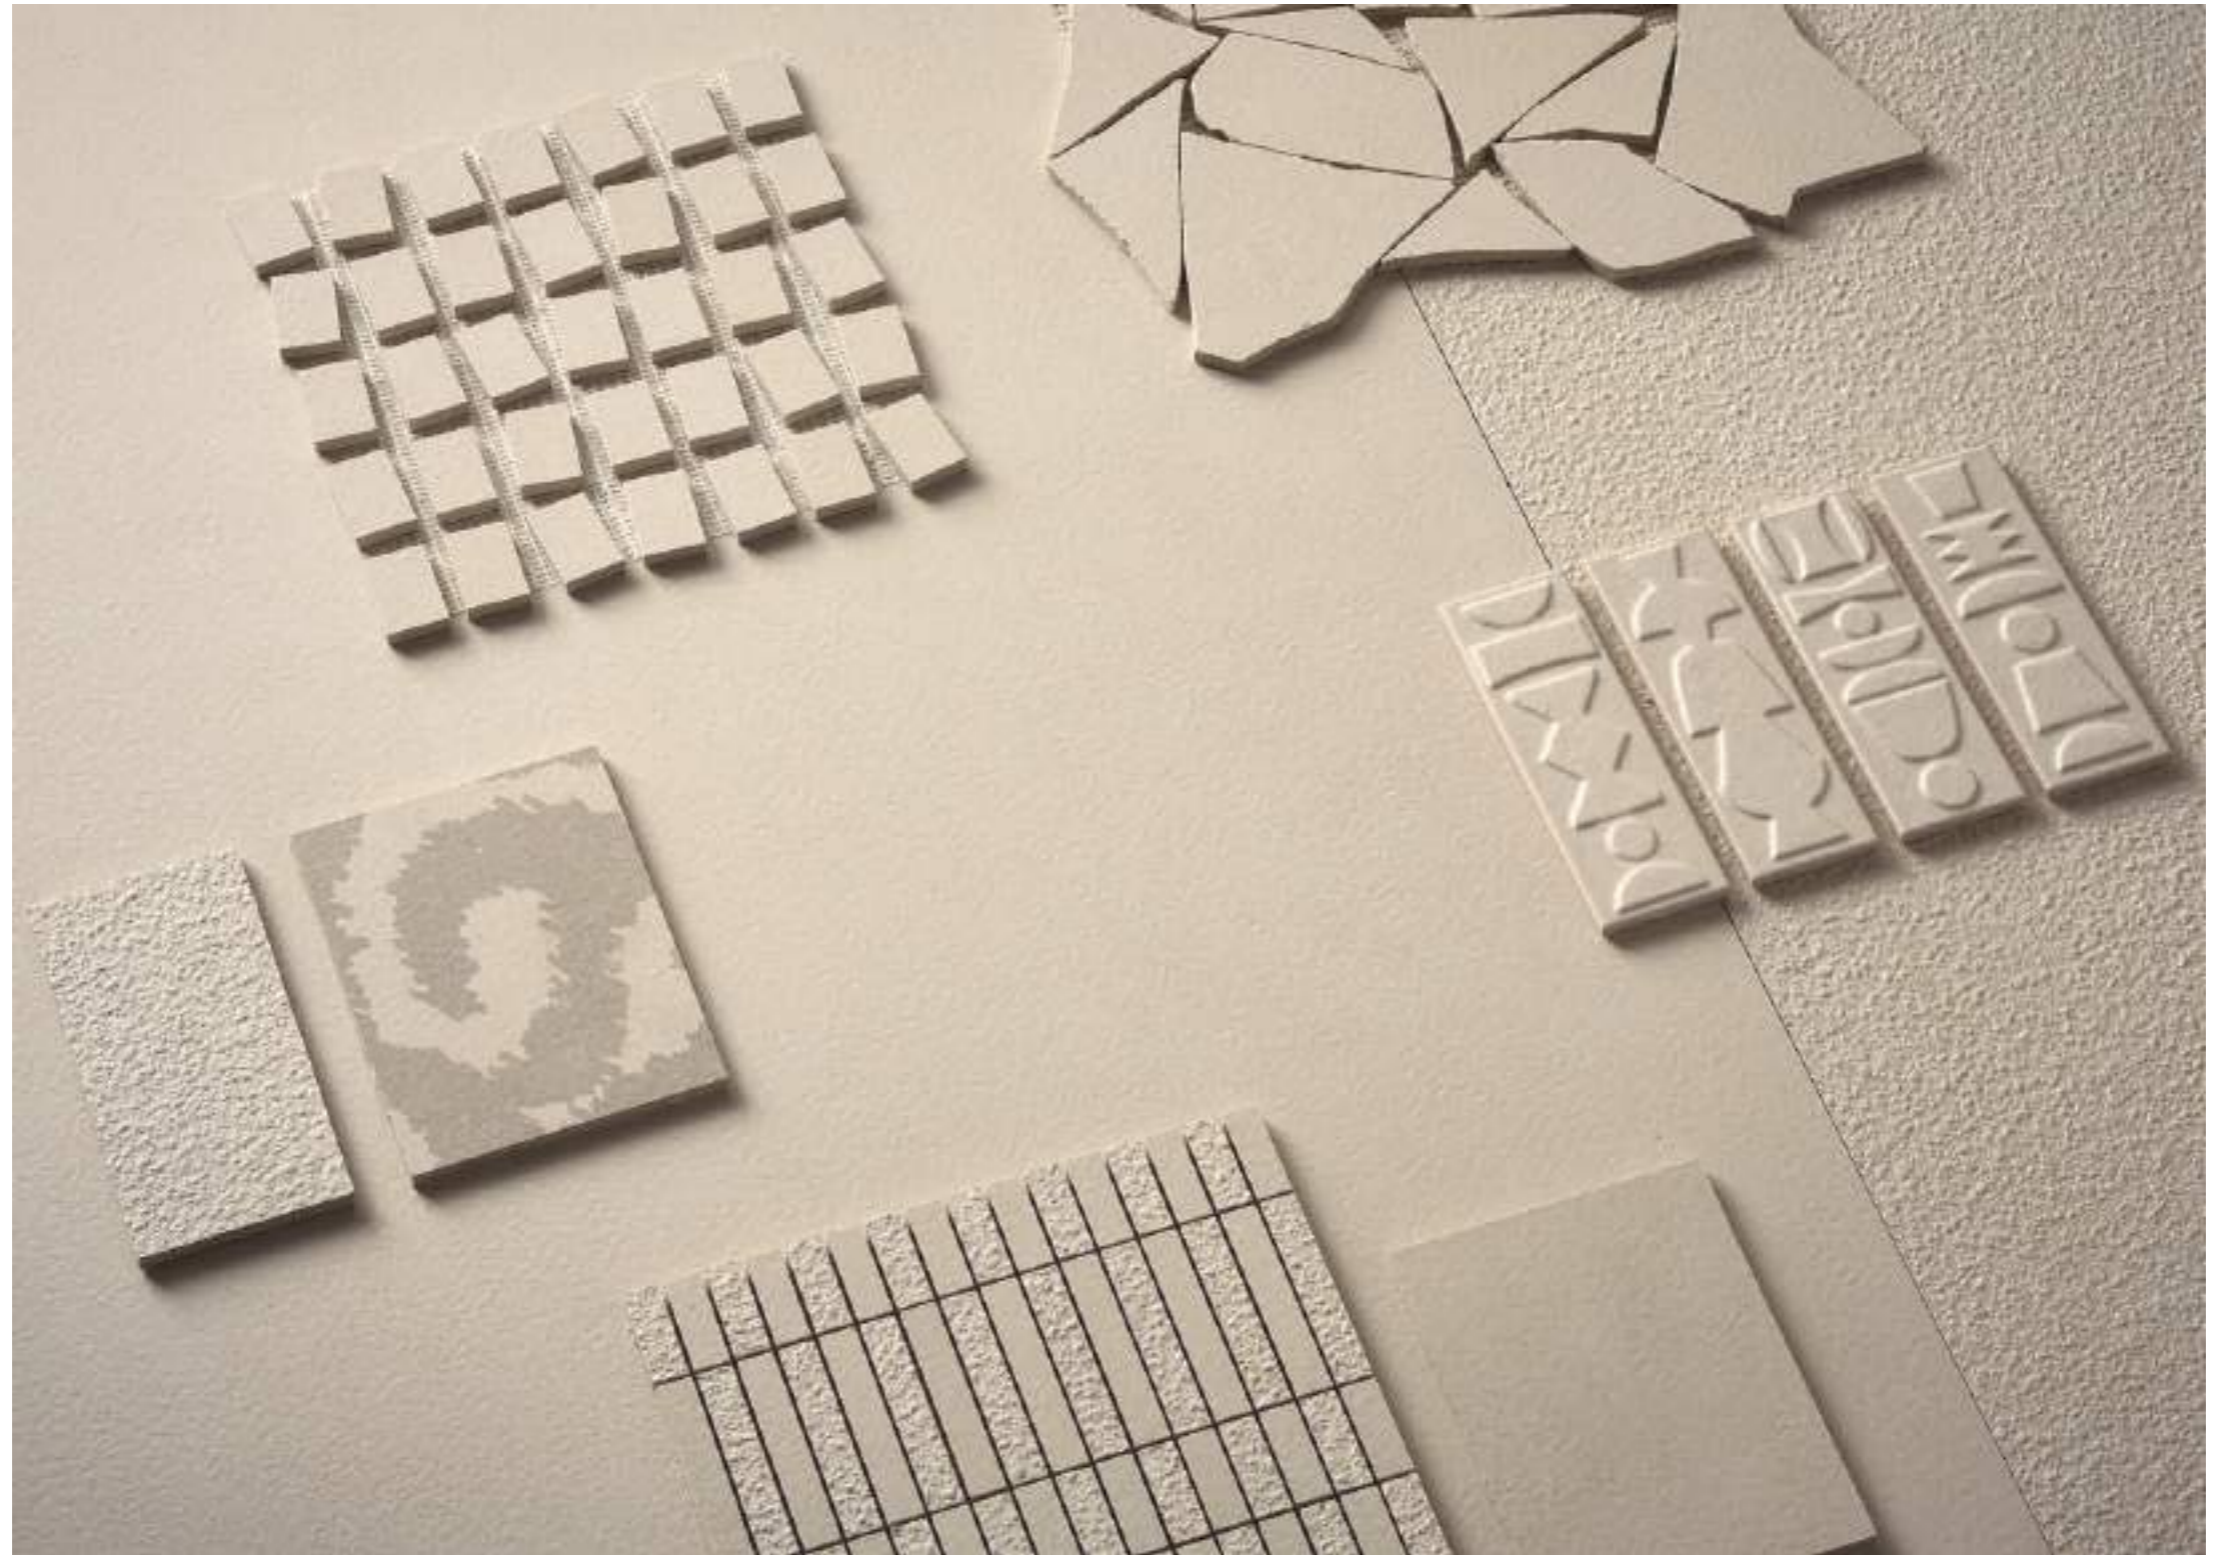

Nok Grains Ivory 60x120 24"x48"

Nok Crock Ivory 40x40 16"x16"